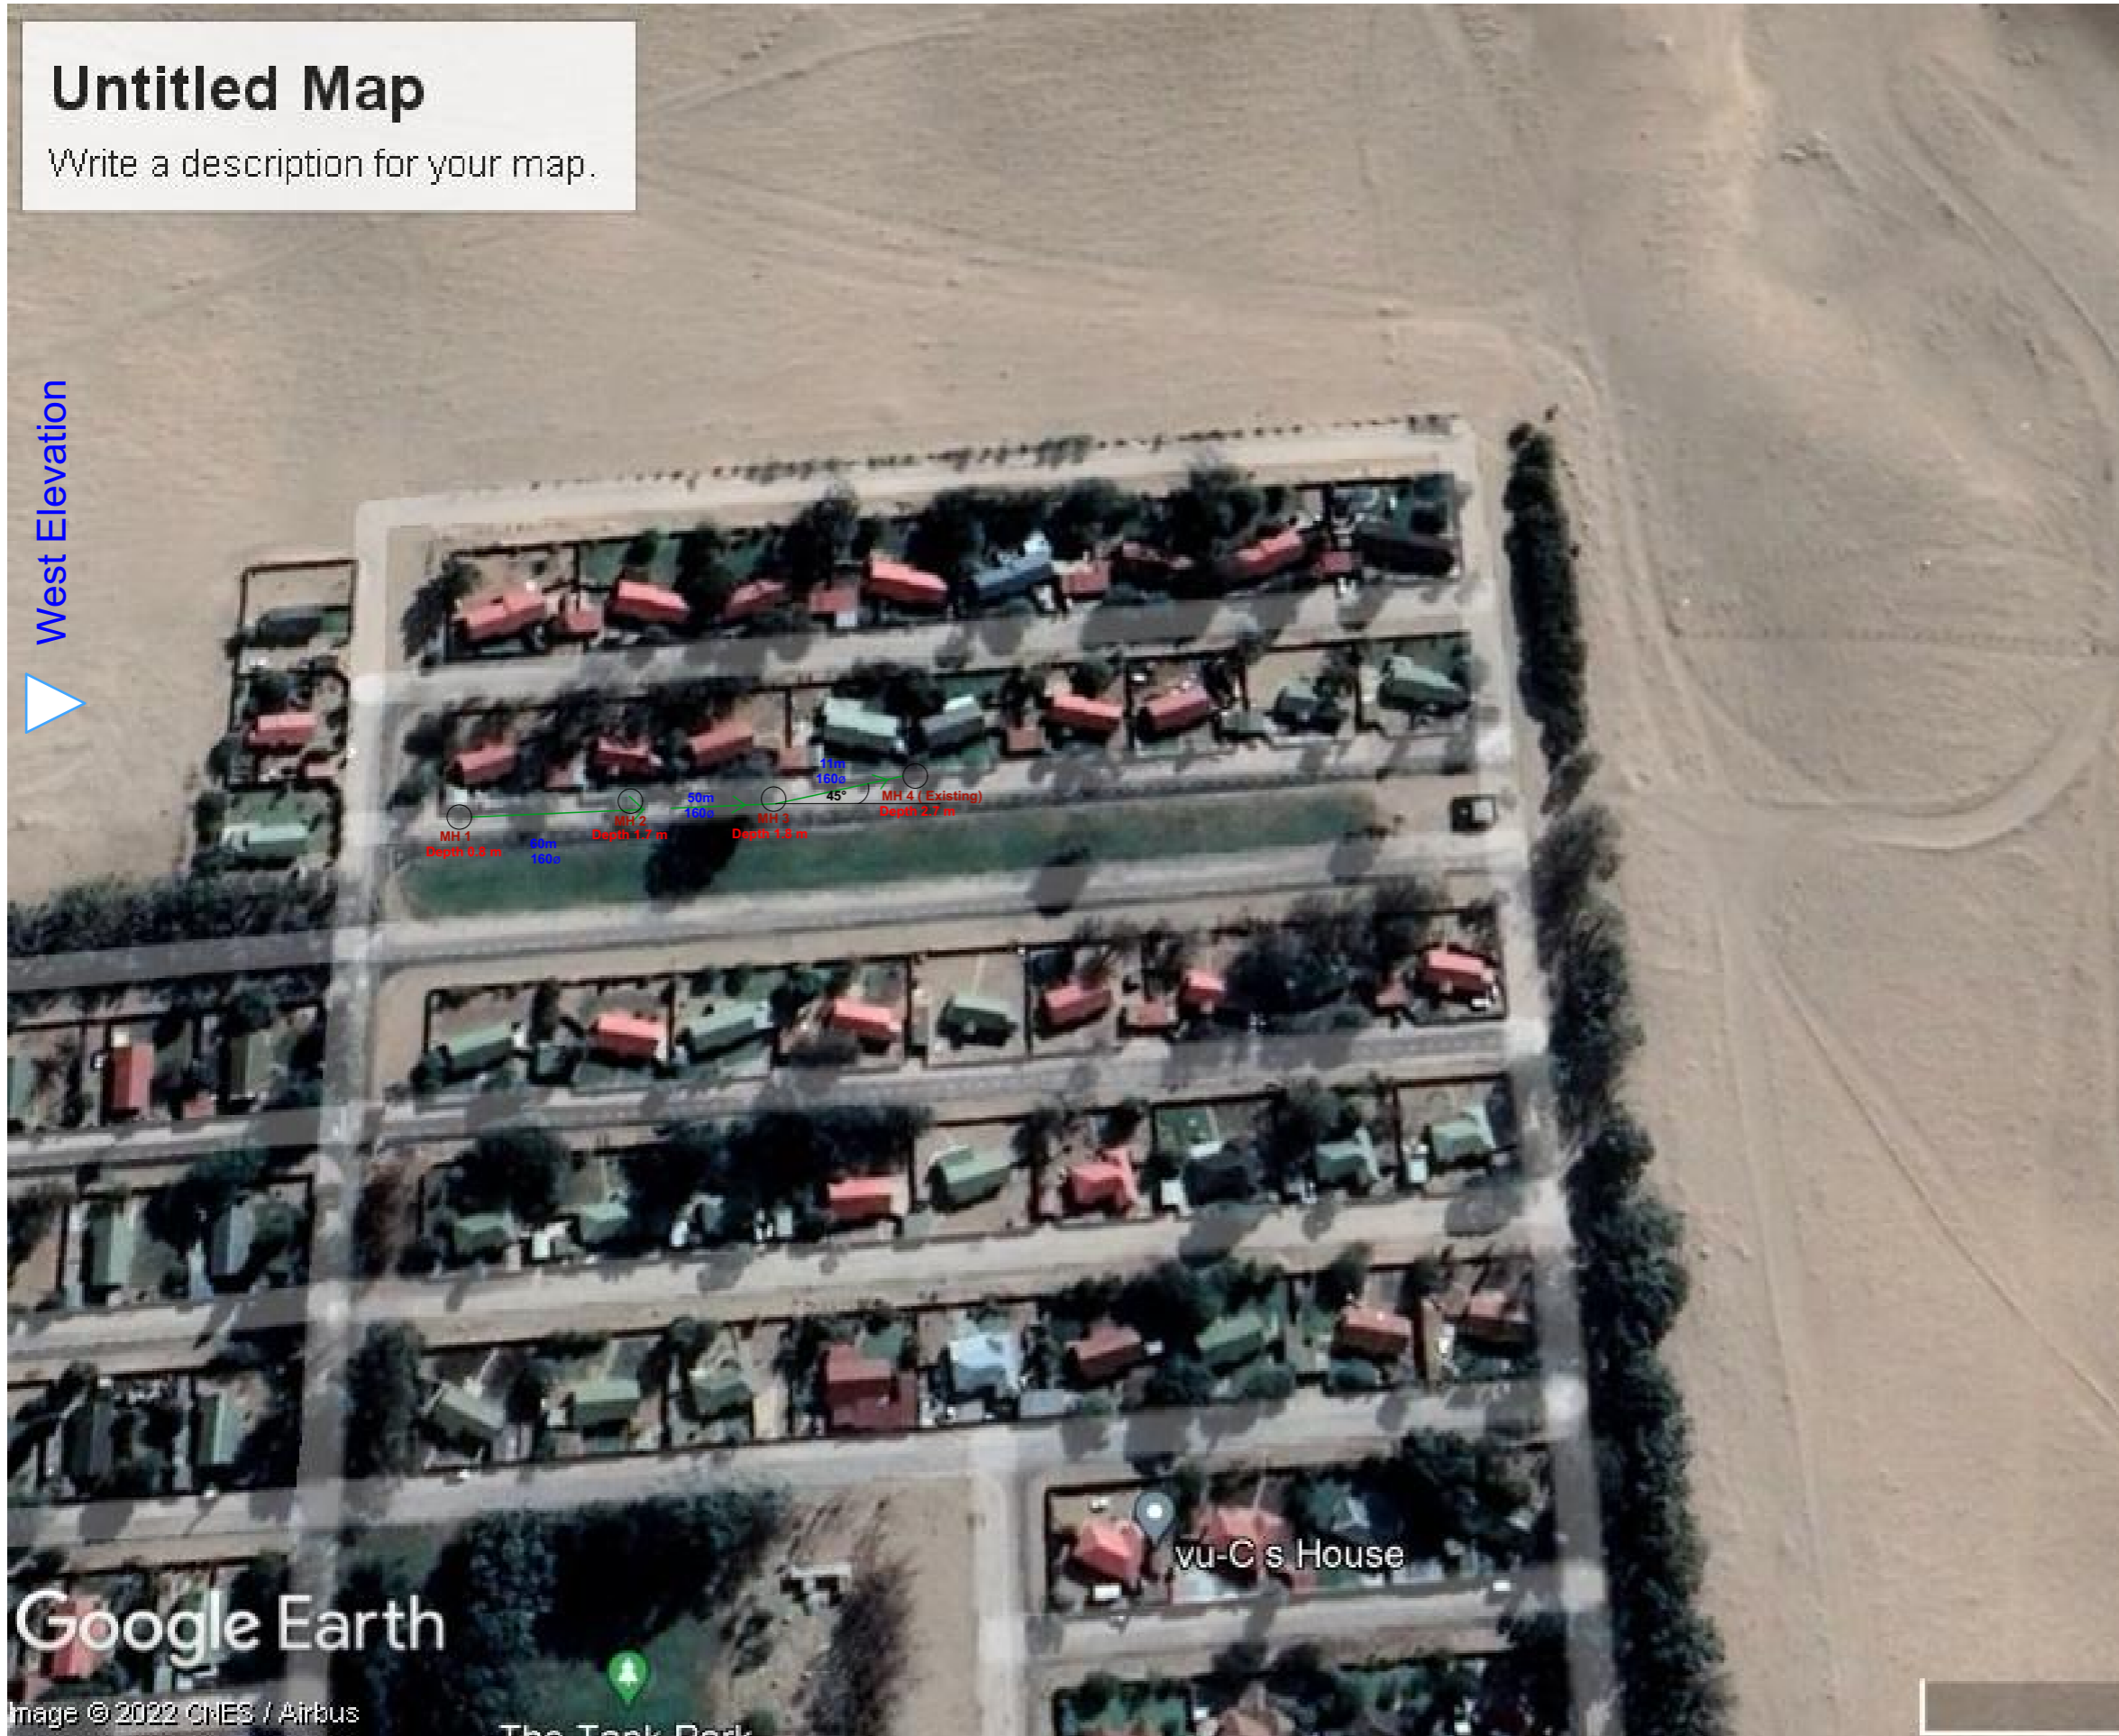

# Untitled Map

Write a description for your map.

West Elevation

Google Earth

Image © 2022 CNES / Airbus

The Tank Park

vu-C s House

PROJECT:  
CONSTRUCTION OF NEW SEWER  
CONNECTION LINES (13 TH AND 17 TH  
AVENUE) IN ORANJEMUND

Drawn by  
H N M

Date

21/12/2022

Drawing Scale

1:100

PAGE NO